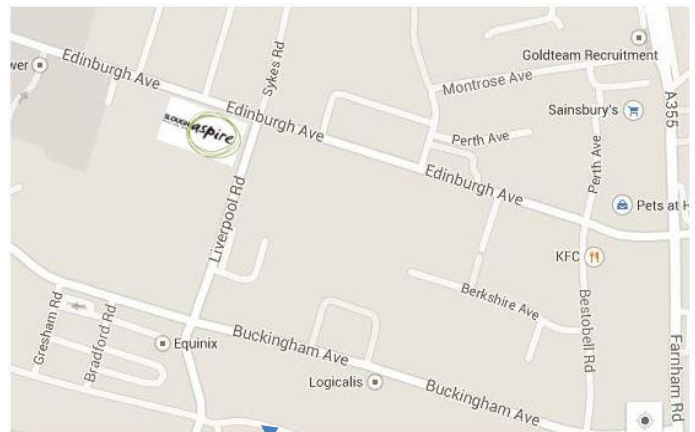

Slough Aspire CIC

Aspire Centre
350 Edinburgh Avenue
Slough Trading Estate
Slough, SL1 4TU
☎ 01753 530146
🌐 www.sloughaspire.com

Where we are

Located on the corner of Edinburgh Avenue and Liverpool Road, at the heart of Slough Trading Estate, the Aspire Centre is walking distance from Burnham train station.

Buses – Routes 1B and 2 come down Buckingham Avenue, stop at the Buckingham Centre and walk down Liverpool Road; alternatively, routes 58, 71 and X74 stop along Farnham Road – just a few minutes' walk from the Aspire Centre.

There is designated parking in front of the Aspire Centre and a bicycle rack at the rear. While the number of parking spaces is limited, there is additional free car parking in Malton Avenue which is a short walk from the Aspire Centre.